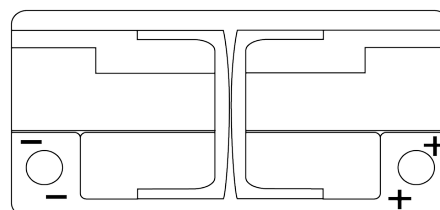

**Product overview**

Batteries for Cars

**Premium EA1000**

Part number	EA1000
Technology	Flooded
EAN/GTIN	3661024034258
Voltage	12 V
Capacity	100 Ah
CCA	900 A
Length	353 mm
Width	175 mm
Height	190 mm
Box size	L05
Polarity	ETN 0
Terminal Type	EN taper post
Hold Down	B13
Weights (subject of variation)	22.60 kg

**Polarity**

**Terminal Type**

Positive Terminal

Negative Terminal

**Hold Down**

Design, features and specifications are subject to change without notice. We disclaim any representation or warranty, express or implied, concerning the data or recommendations, and in no event shall be liable for any loss or damage claimed to have arisen as a result. Some products may not be available in your local market.