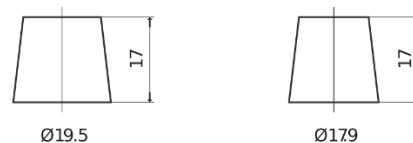

**Product overview**

Batteries for Cars

**Premium EA1000**

Part number	EA1000
Technology	Flooded
EAN/GTIN	3661024034258
Voltage	12 V
Capacity	100 Ah
CCA	900 A
Length	353 mm
Width	175 mm
Height	190 mm
Box size	L05
Polarity	ETN 0
Terminal Type	EN taper post
Hold Down	B13
Weights (subject of variation)	22.60 kg

**Polarity**

**Terminal Type**

Positive Terminal

Negative Terminal

**Hold Down**

Design, features and specifications are subject to change without notice. We disclaim any representation or warranty, express or implied, concerning the data or recommendations, and in no event shall be liable for any loss or damage claimed to have arisen as a result. Some products may not be available in your local market.