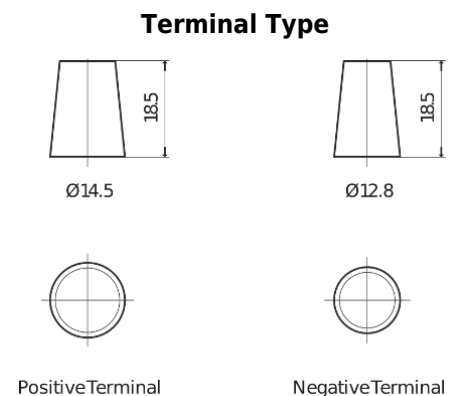

Product overview

Batteries for Cars

Premium EA456

Part number	EA456
Technology	Flooded
EAN/GTIN	3661024034128
Voltage	12 V
Capacity	45 Ah
CCA	390 A
Length	237 mm
Width	127 mm
Height	227 mm
Box size	B24
Polarity	ETN 0
Terminal Type	JIS taper post
Hold Down	B1
Weights (subject of variation)	11.80 kg