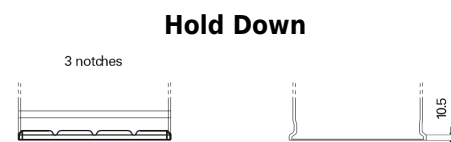

Product overview

Batteries for Cars

Premium EA456

Part number	EA456
Technology	Flooded
EAN/GTIN	3661024034128
Voltage	12 V
Capacity	45 Ah
CCA	390 A
Length	237 mm
Width	127 mm
Height	227 mm
Box size	B24
Polarity	ETN 0
Terminal Type	JIS taper post
Hold Down	B1
Weights (subject of variation)	11.80 kg